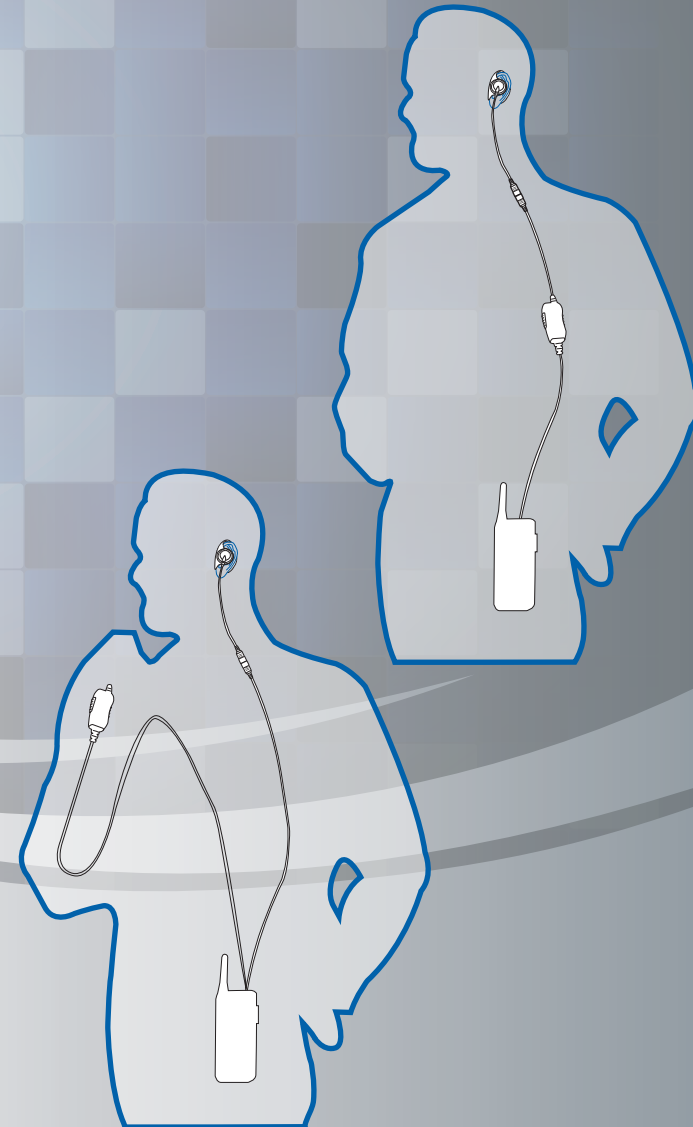

New! OTTO LOC™ Surveillance Kit Benefits

- Unique, durable OTTO LOC™ quick disconnect feature that allows five interchangeable options
- OTTO LOC™ connector fits tightly with a pull force exceeding 5 lbs
- Kevlar reinforced cabling on all wire kits for added durability
- Available in both one and two wire versions covering 11 different radio connectors
- Easy assembly
- Replaceable components

OTTO LOC™

SURVEILLANCE KITS

INTERCHANGEABLE EAR PIECES

Digital Compatible
One & Two Wire Versions

ERGONOMIC PTT DESIGN

5 INTERCHANGEABLE EAR PIECES

Earloop

Adjustable
Ear Hanger

Quick Disconnect
Acoustic Tube

Earbud

Swivel
Earpiece

ONE OR TWO WIRE OPTIONS

OTTO LOC™

- OTTO LOC™ Connector
- Kevlar Reinforced Cable
- Ergonomic PTT Design with 11 different radio connectors

KENWOOD

Hytera