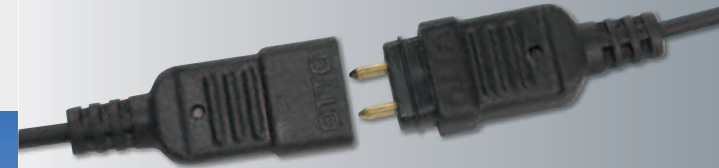

New! OTTO LOC™ Surveillance Kit Benefits

- Unique, durable OTTO LOC™ quick disconnect feature that allows five interchangeable options
- OTTO LOC™ connector fits tightly with a pull force exceeding 5 lbs
- Kevlar reinforced cabling on all wire kits for added durability
- Available in both one and two wire versions covering 11 different radio connectors
- Easy assembly
- Replaceable components

Full Two Year Warranty

OTTO®

Expect Excellence.

10 West Main Street, Carpentersville, IL 60110
Phone: 847-428-7171 | Fax: 847-551-1343
Toll Free: 888-234-OTTO
www.ottoexcellence.com

© Copyright 2014 OTTO Engineering, Inc. ® OTTO and the OTTO Expect Excellence logo are registered trademarks of OTTO Engineering, Inc. All rights reserved. MKT2014-09

OTTO LOC™

SURVEILLANCE KITS

INTERCHANGEABLE EAR PIECES

Digital Compatible
One & Two Wire Versions

ERGONOMIC PTT DESIGN

5 INTERCHANGEABLE EAR PIECES

Earloop

Adjustable
Ear Hanger

Quick Disconnect
Acoustic Tube

Earbud

Swivel
Earpiece

ONE OR TWO WIRE OPTIONS

OTTO LOC™

- OTTO LOC™ Connector
- Kevlar Reinforced Cable
- Ergonomic PTT Design with 11 different radio connectors

KENWOOD

Hytera